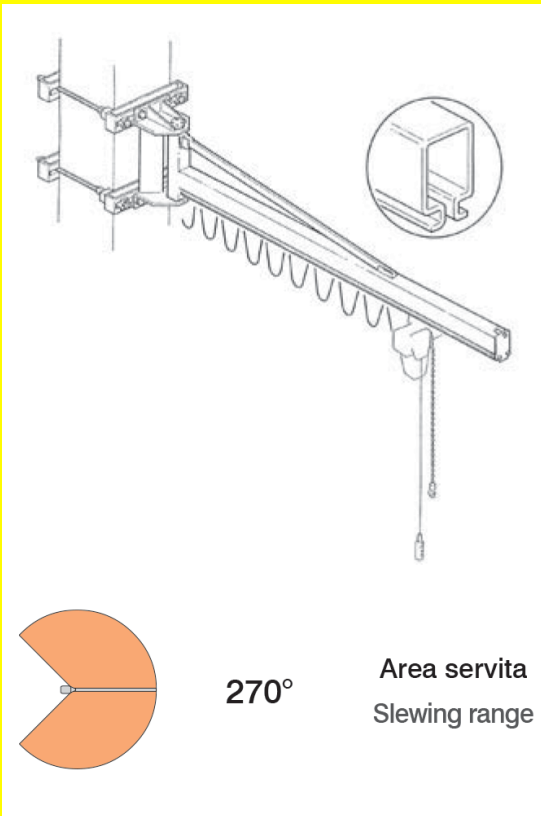

C Model

[Read More](#)

SKU:

Price:

Stock: instock

Categories: [Cranes](#), [Hercules](#)

Product Description

“C” channel profile jib model Capacity range 125 to 1000 kg Jib length 3 to 7 m This model is characterized by the extreme ease of handling due to the low inertia deriving from the light weight. The jib is normally fitted with a special “channel” profile trolley, which allows it to be easily push/pull

C Model

Column crane